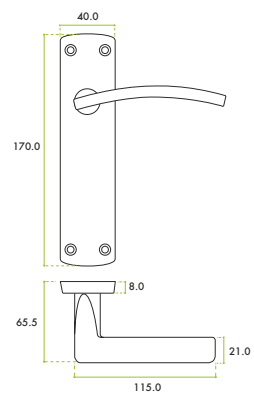

# TECHNICAL SPECIFICATION SHEET

**ZPA032**

CODE	FINISH
ZPA032-CP	Polished Chrome
ZPA032-SC	Satin Chrome
ZPA032-MB	Matt Black

**SPECIFICATION**

- Full aluminium construction
- 40mm x 180mm backplate
- Face-fix backplate
- Latch backplate
- No plastic packaging

**SUITABILITY**

**STANDARDS**

**TECHNICAL**

CODE	DESCRIPTION	ADDITIONAL INFO.
ZPA032-CP	Toledo lever on backplate	Latch backplate
ZPA032-SC	Toledo lever on backplate	Latch backplate
ZPA032-MB	Toledo lever on backplate	Latch backplate