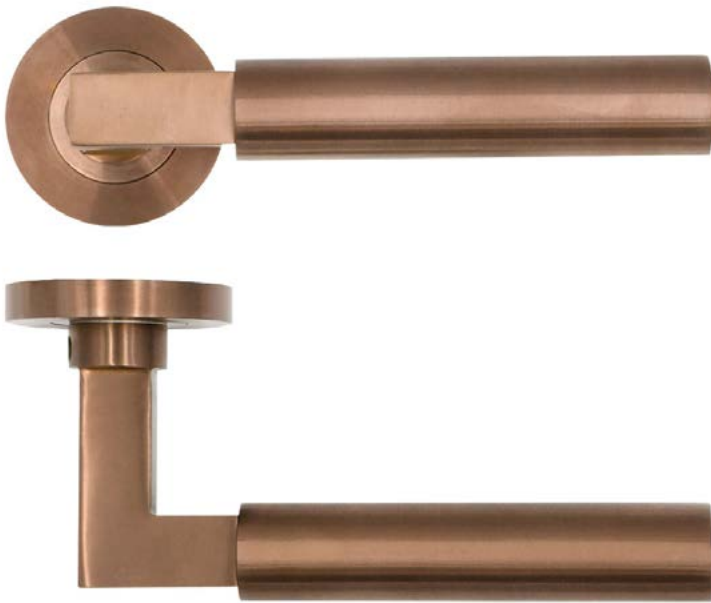

TECHNICAL SPECIFICATION SHEET

RT050

RT050PVDBZ

RT050PCB

RT050PVDSB

RT050PCW

CODE	FINISH
RT050PCB	Powder Coated Black
RT050PCW	Powder Coated White
RT050PVDSB	PVD Satin Brass
RT050PVDBZ	PVD Satin Bronze

SPECIFICATION

- Cast stainless steel rose
- 50mm x 8mm round sprung rose
- SS304 stainless steel
- 4 point fixing inner rose
- Screw on rose cover
- Supplied with bolt through & wood screw fixings
- Suitable for 35-54mm doors
- Improved allen key for easier installation
- Grub screw on underside of lever
- NO plastic packaging

SUITABILITY

STANDARDS

TECHNICAL

CODE	DESCRIPTION	ADDITIONAL INFO.
RT050PCB	Garda lever on rose	SS304 stainless steel lever on rose
RT050PCW	Garda lever on rose	SS304 stainless steel lever on rose
RT050PVDSB	Garda lever on rose	SS304 stainless steel lever on rose
RT050PVDBZ	Garda lever on rose	SS304 stainless steel lever on rose