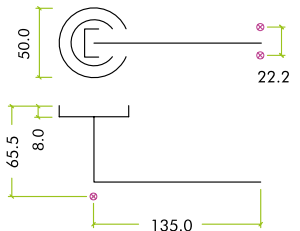

- Cast stainless steel rose
- 50mm x 8mm round sprung rose
- SS304 stainless steel
- 4 point fixing inner rose
- Screw on rose cover
- Supplied with bolt through & wood screw fixings
- Suitable for 35-54mm doors
- Improved allen key for easier installation
- Grub screw on underside of lever
- NO plastic packaging

SUITABILITY

STANDARDS

TECHNICAL

CODE	DESCRIPTION	ADDITIONAL INFO.
RT050PCB	Garda lever on rose	SS304 stainless steel lever on rose
RT050PCW	Garda lever on rose	SS304 stainless steel lever on rose
RT050PVDSB	Garda lever on rose	SS304 stainless steel lever on rose
RT050PVDBZ	Garda lever on rose	SS304 stainless steel lever on rose