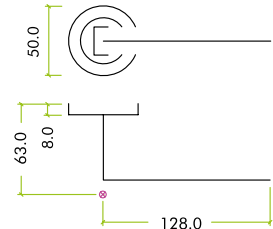

- Cast stainless steel rose
- 50mm x 8mm round sprung rose
- SS304 stainless steel
- 4 point fixing inner rose
- Screw on rose cover
- Supplied with bolt through & wood screw fixings
- Suitable for 35-54mm doors
- Improved allen key for easier installation
- Grub screw on underside of lever
- NO plastic packaging

SUITABILITY

STANDARDS

TECHNICAL

CODE	DESCRIPTION	ADDITIONAL INFO.
RT040PCB	Varese lever on rose	SS304 stainless steel lever on rose
RT040PCW	Varese lever on rose	SS304 stainless steel lever on rose
RT040PVDSB	Varese lever on rose	SS304 stainless steel lever on rose
RT040PVDBZ	Varese lever on rose	SS304 stainless steel lever on rose