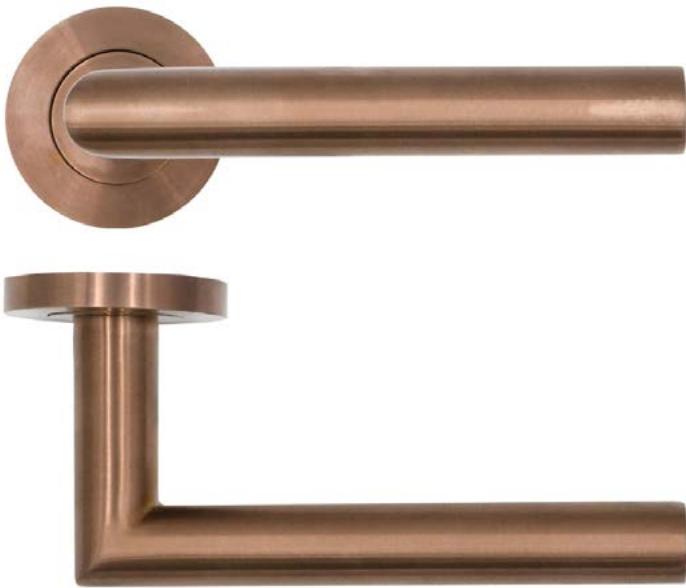

TECHNICAL SPECIFICATION SHEET

RT010

RT010PVDBZ

RT010PCB

RT010PCW

RT010PVDSB

CODE	FINISH
RT010PCB	Powder Coated Black
RT010PCW	Powder Coated White
RT010PVDSB	PVD Satin Brass
RT010PVDBZ	PVD Satin Bronze

SPECIFICATION

- Cast stainless steel rose
- 50mm x 8mm round sprung rose
- SS304 stainless steel
- 4 point fixing inner rose
- Screw on rose cover
- Supplied with bolt through & wood screw fixings
- Suitable for 35-54mm doors
- Improved allen key for easier installation
- Grub screw on underside of lever
- NO plastic packaging

SUITABILITY

STANDARDS

TECHNICAL

CODE	DESCRIPTION	ADDITIONAL INFO.
RT010PCB	Lugano lever on rose	SS304 stainless steel lever on rose
RT010PCW	Lugano lever on rose	SS304 stainless steel lever on rose
RT010PVDSB	Lugano lever on rose	SS304 stainless steel lever on rose
RT010PVDBZ	Lugano lever on rose	SS304 stainless steel lever on rose