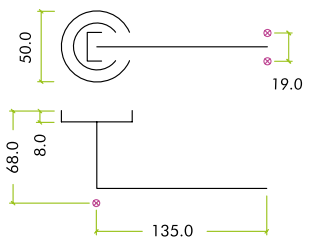

- Cast stainless steel rose
- 50mm x 8mm round sprung rose
- SS304 stainless steel
- 4 point fixing inner rose
- Screw on rose cover
- Supplied with bolt through & wood screw fixings
- Suitable for 35-54mm doors
- Improved allen key for easier installation
- Grub screw on underside of lever
- NO plastic packaging

SUITABILITY

STANDARDS

TECHNICAL

CODE	DESCRIPTION	ADDITIONAL INFO.
RT010PCB	Lugano lever on rose	SS304 stainless steel lever on rose
RT010PCW	Lugano lever on rose	SS304 stainless steel lever on rose
RT010PVDSB	Lugano lever on rose	SS304 stainless steel lever on rose
RT010PVDBZ	Lugano lever on rose	SS304 stainless steel lever on rose