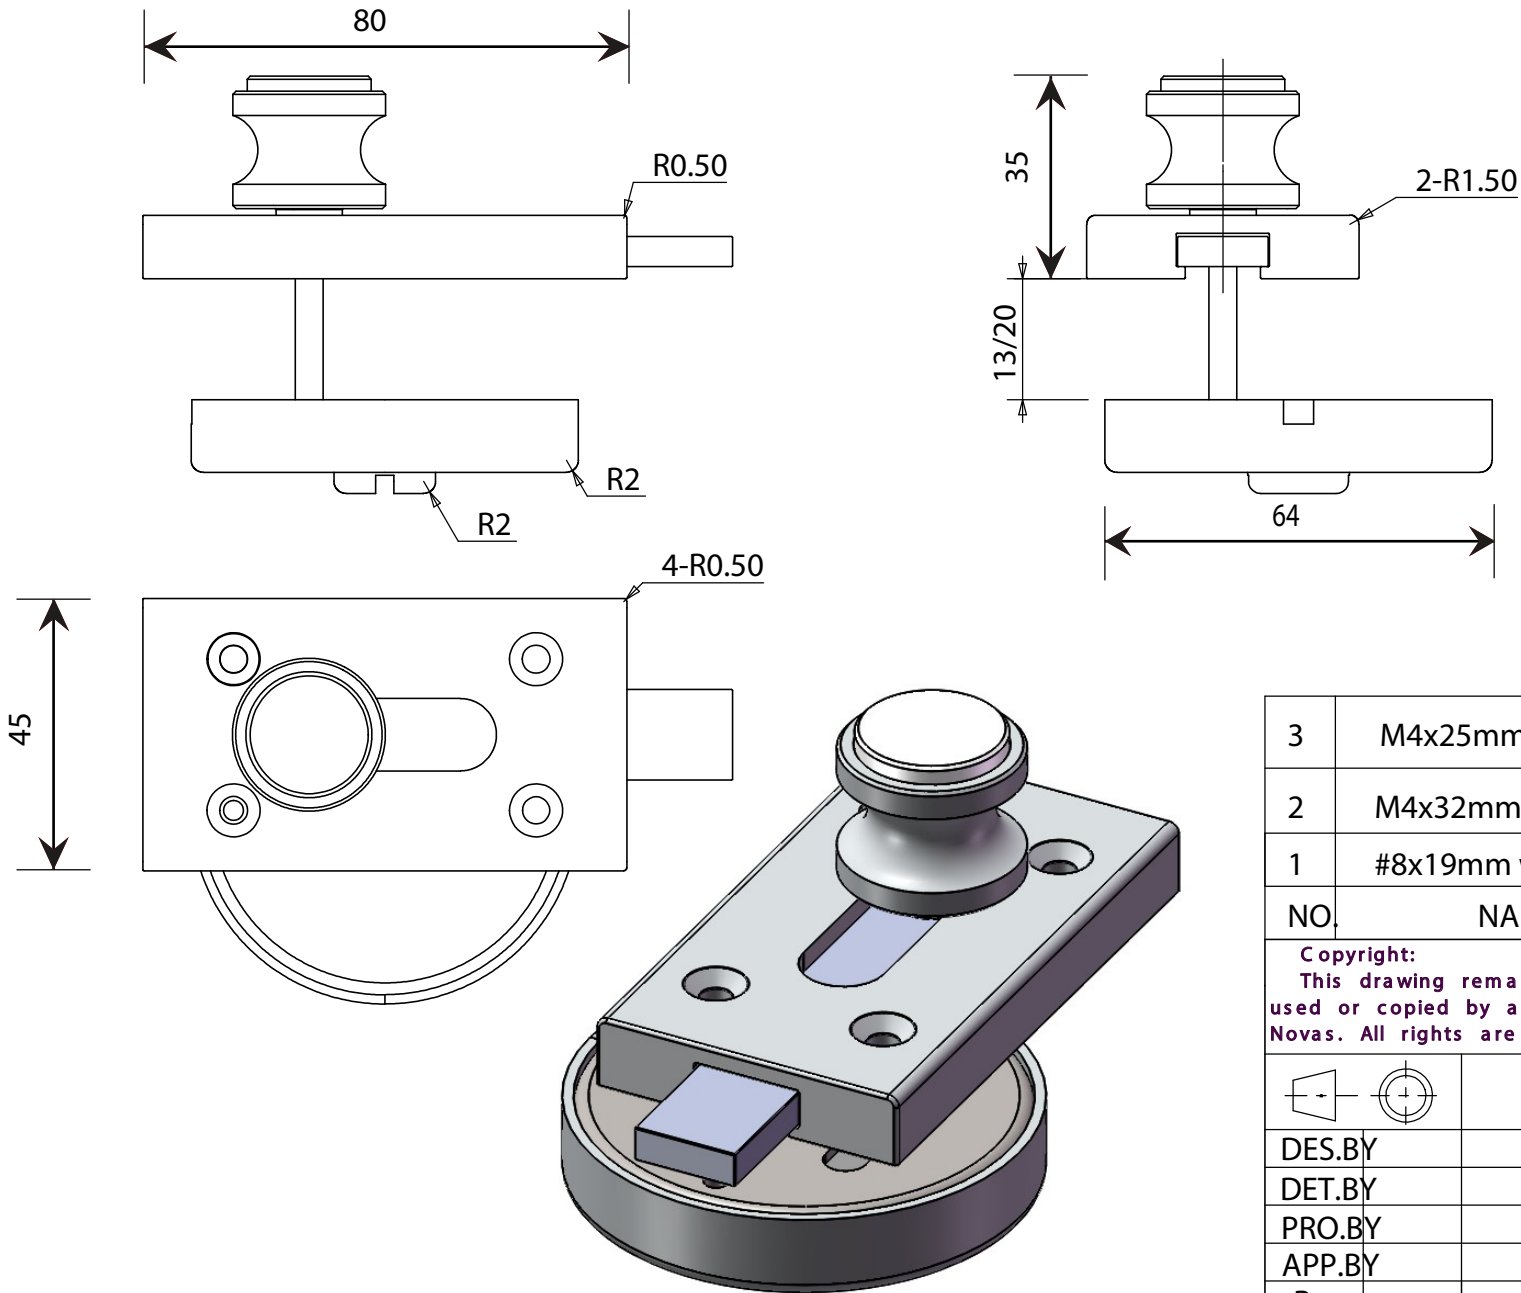

03
04

3	M4x25mm Expansion screw	2	A3
2	M4x32mm Expansion screw	A3	
1	#8x19mm wood screw	2	A3
NO.	NAME	QTY	
<p>Copyright: This drawing remains the property of Novas and must not be used or copied by any party without the written permission from Novas. All rights are reserved.</p>			
DES.BY		WEIGHT	SCALE
DET.BY		4 : 5	NEW ALU TPH (T207)
PRO.BY		MATERIAL	
APP.BY			
Rev.			845-010-12C