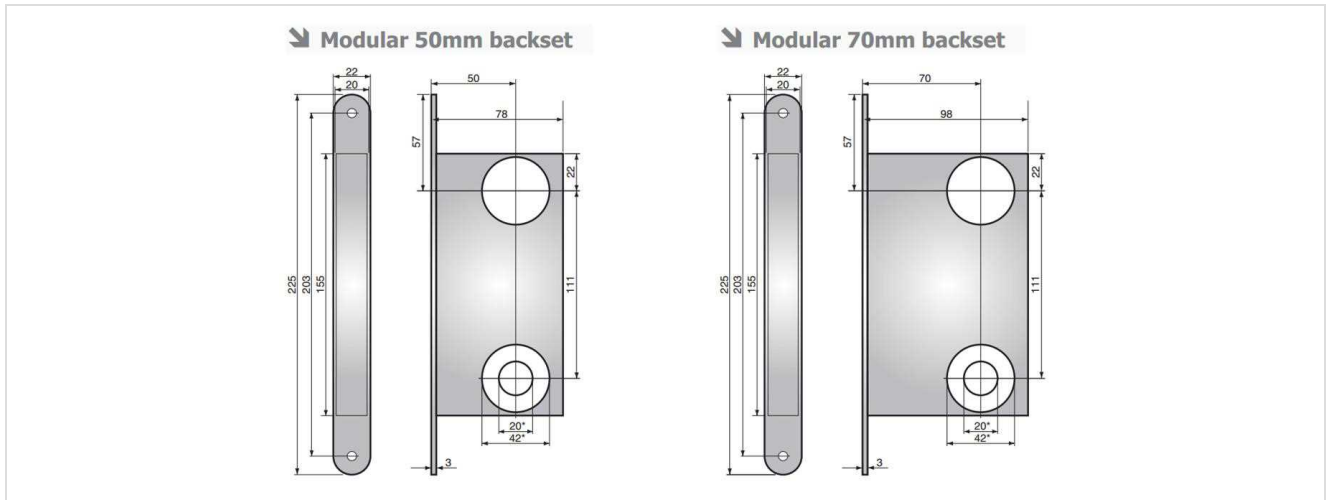

Roller bolt lock

766

766 roller bolt lock

ASSA ABLOY

Technical Design:

Variants:

Code	Description
46912162713	766 50MM LOCKCASE (STRIKE NOT INCL.)
35629662713	766 70MM LOCKCASE (STRIKE NOT INCL.)
36058910731	SINGLE STRIKE FOR 766 ANTI LIG 44MM DRS
36059110731	SINGLE STRIKE FOR 766 ANTI LIG 54MM DRS
36059010731	DOUBLE STRIKE FOR 766 ANTI LIG 44MM DRS
36059210731	DOUBLE STRIKE FOR 766 ANTI LIG 54MM DRS