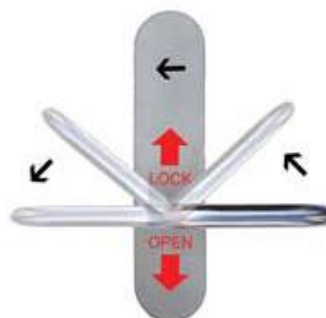

Test certificates available at [www.tmorgan.co.uk/ac1900](http://www.tmorgan.co.uk/ac1900)

***DIN style mortice lock case***

***Separate latch and dead bolt mechanism***

***Fully reversible - suits left or right handed doors***

***Lift to lock dead bolt***

***Bolt through heavy duty stainless steel furniture***

Handle rotates to suit door handing

## Operation

**OUTSIDE** - Latch is released by accessible key.

**INSIDE** - Lift handle up 90° to engage dead bolt. Lower handle past 90° to disengage dead bolt and latch.

Latch is re-engaged when door closes.